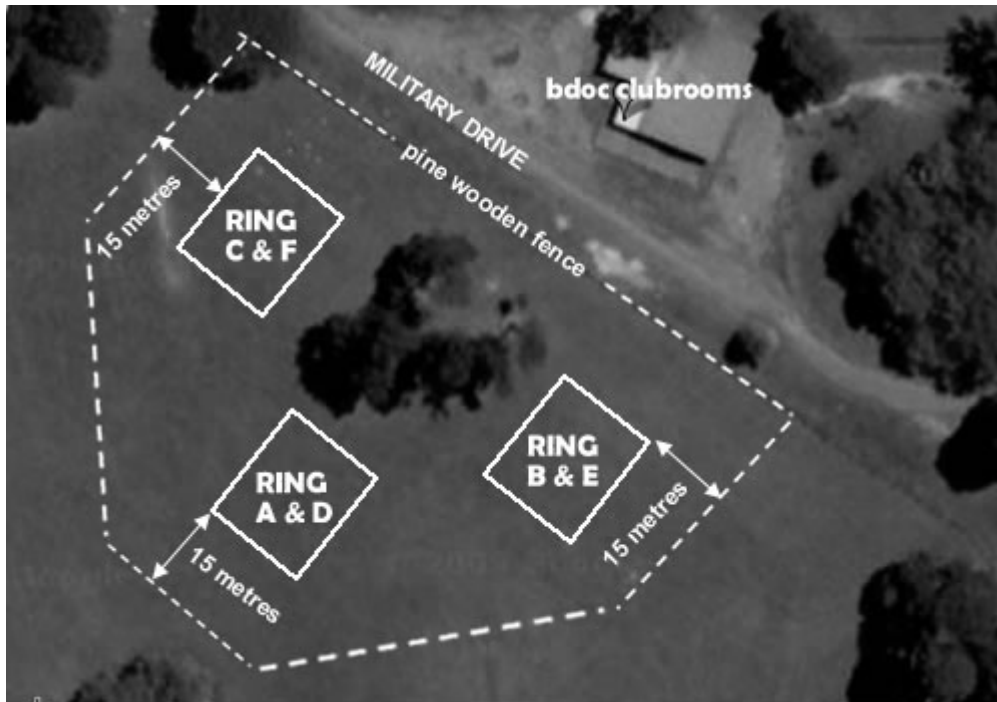

Trial Manager: KYLEY CONDER

Trial Precincts: 15m out from each ring boundary, plus the areas between the three rings and extending to the pine wooden fence (refer to layout below).

Numbers Available: 8.00am – 8.45am. Numbers MUST be collected from the Office before Judging starts. NO CHECK IN / VETTING